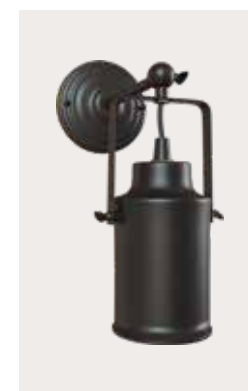

LOFT INDUSTRIAL CAGE 303

GLASS BELL 304

WILDLIFE 305

BIRDS 306

OFFICE 310

EYE 312

PIPELINE 314

SPOTLIGHT 314