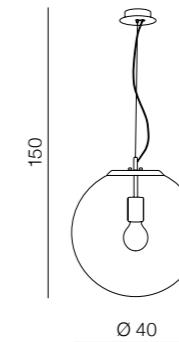

Iris 40

- 1 AZ3107 (chrome)
- 2 AZ3110 (copper)
- 3 AZ3131 (gold)

E27 1x Max 40W only LED metal/glass