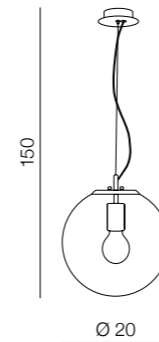

Iris 20

- 1 AZ3105 (chrome)
- 2 AZ3108 (copper)
- 3 AZ3133 (gold)

E27 1x 40W only LED metal/glass