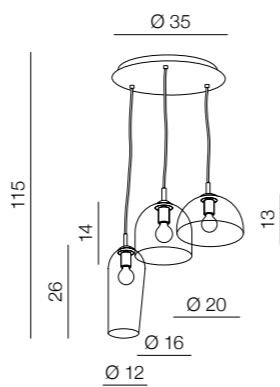

Blanca 3

- 1 AZ3336 (smoky)
- 2 AZ3338 (champagne)

E14 1xMax 40W only LED metal/glass