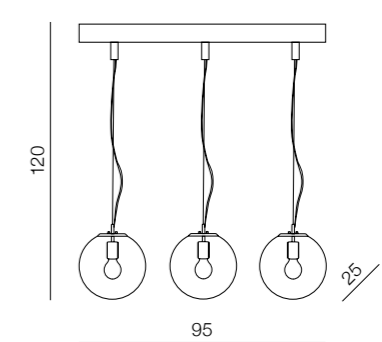

Iris 3 Line

AZ3103 (chrome)

E27 3x Max 40W only LED metal/glass