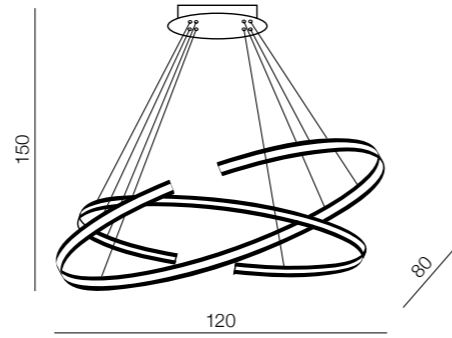

Alessia XL dimm LED

AZ3356

(black)

LED 100W 8500lm 3000K dimmable
metal/plastic