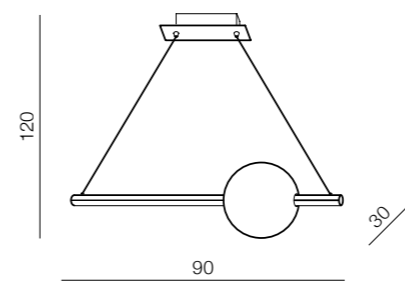

Sandra
DIMM

55 new

Sandra 1 dimm LED

AZ3351

(black)

LED 36W 3600lm 3000K dimmable
glass/acrylic