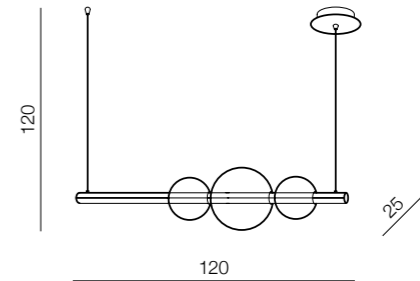

(black)

LED 100W 8500lm 3000K dimmable
metal/plastic

Sandra
DIMM

55 new

Sandra 1 dimm LED

AZ3351

(black)

LED 36W 3600lm 3000K dimmable
glass/acrylic