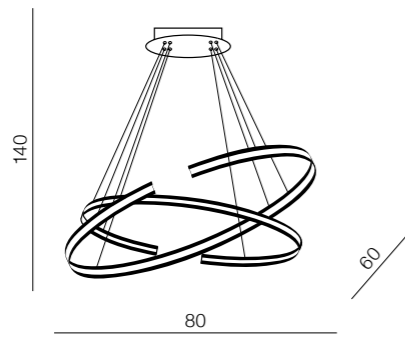

Alessia
DIMM

new 54

Alessia dimm LED

AZ3355

(black)

LED 60W 5100lm 3000K dimmable
metal/plastic